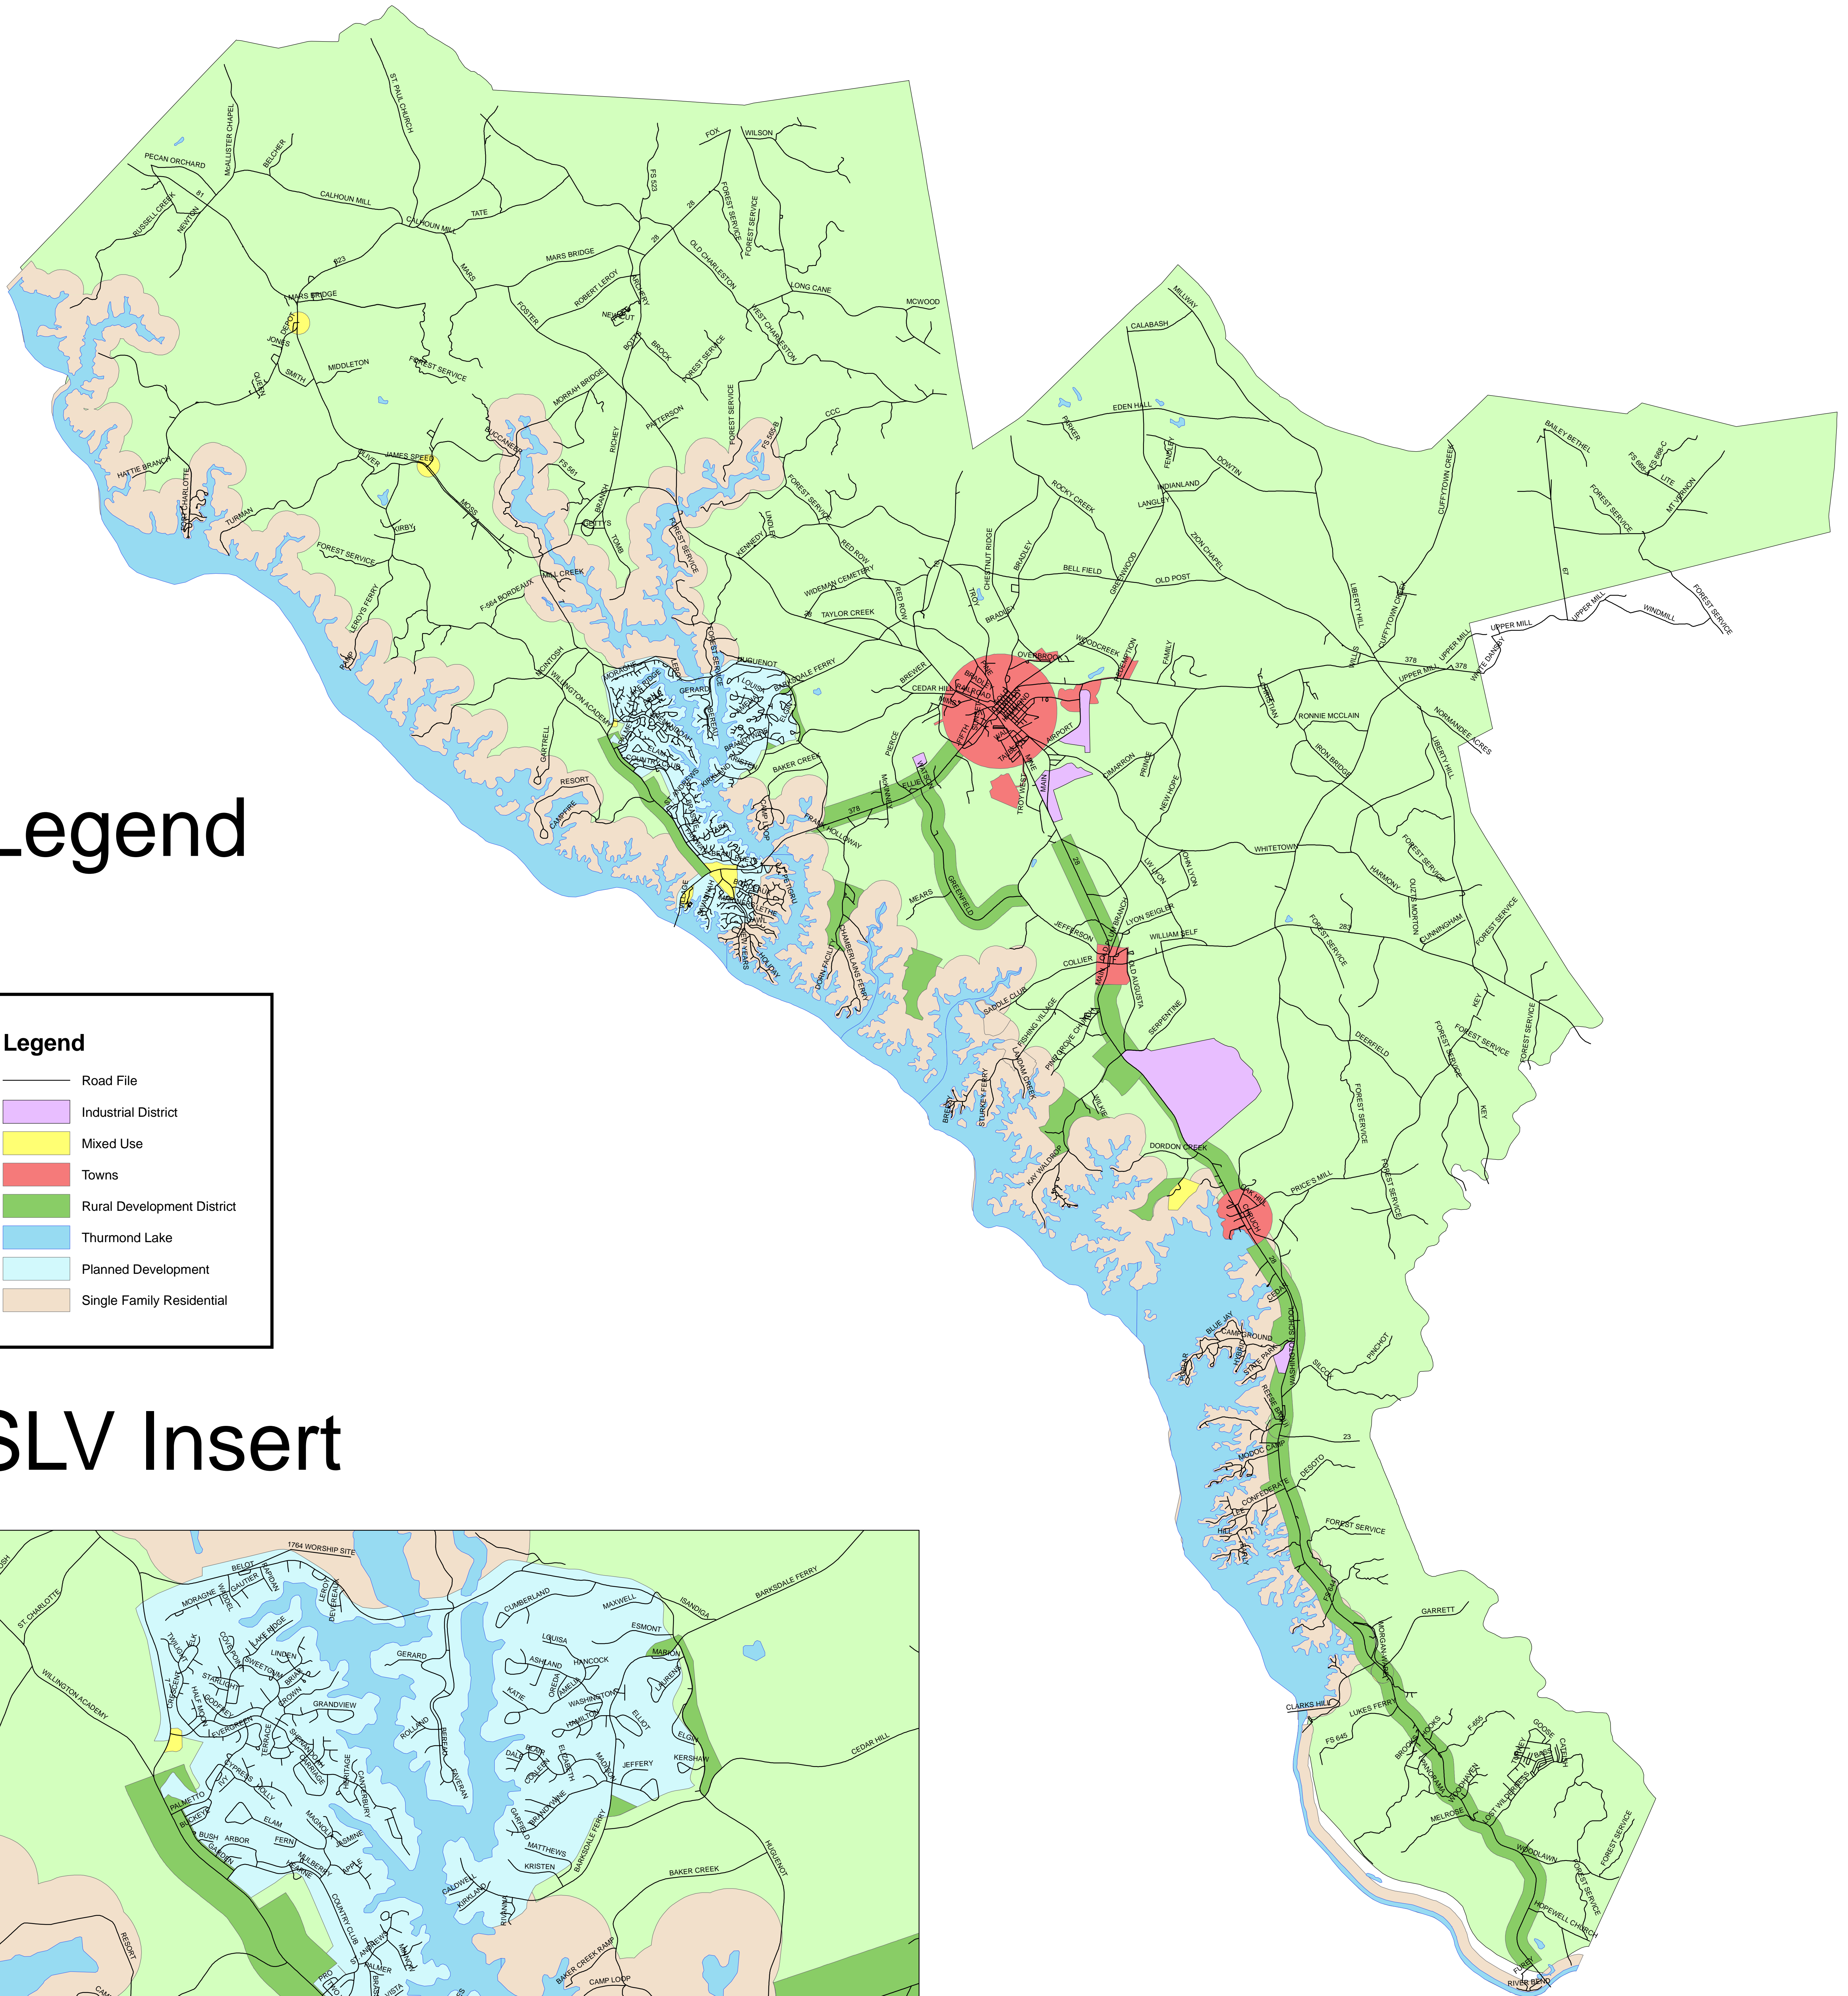

McCormick County, South Carolina

Land Use Map

Legend

SLV Insert

2/10/2009