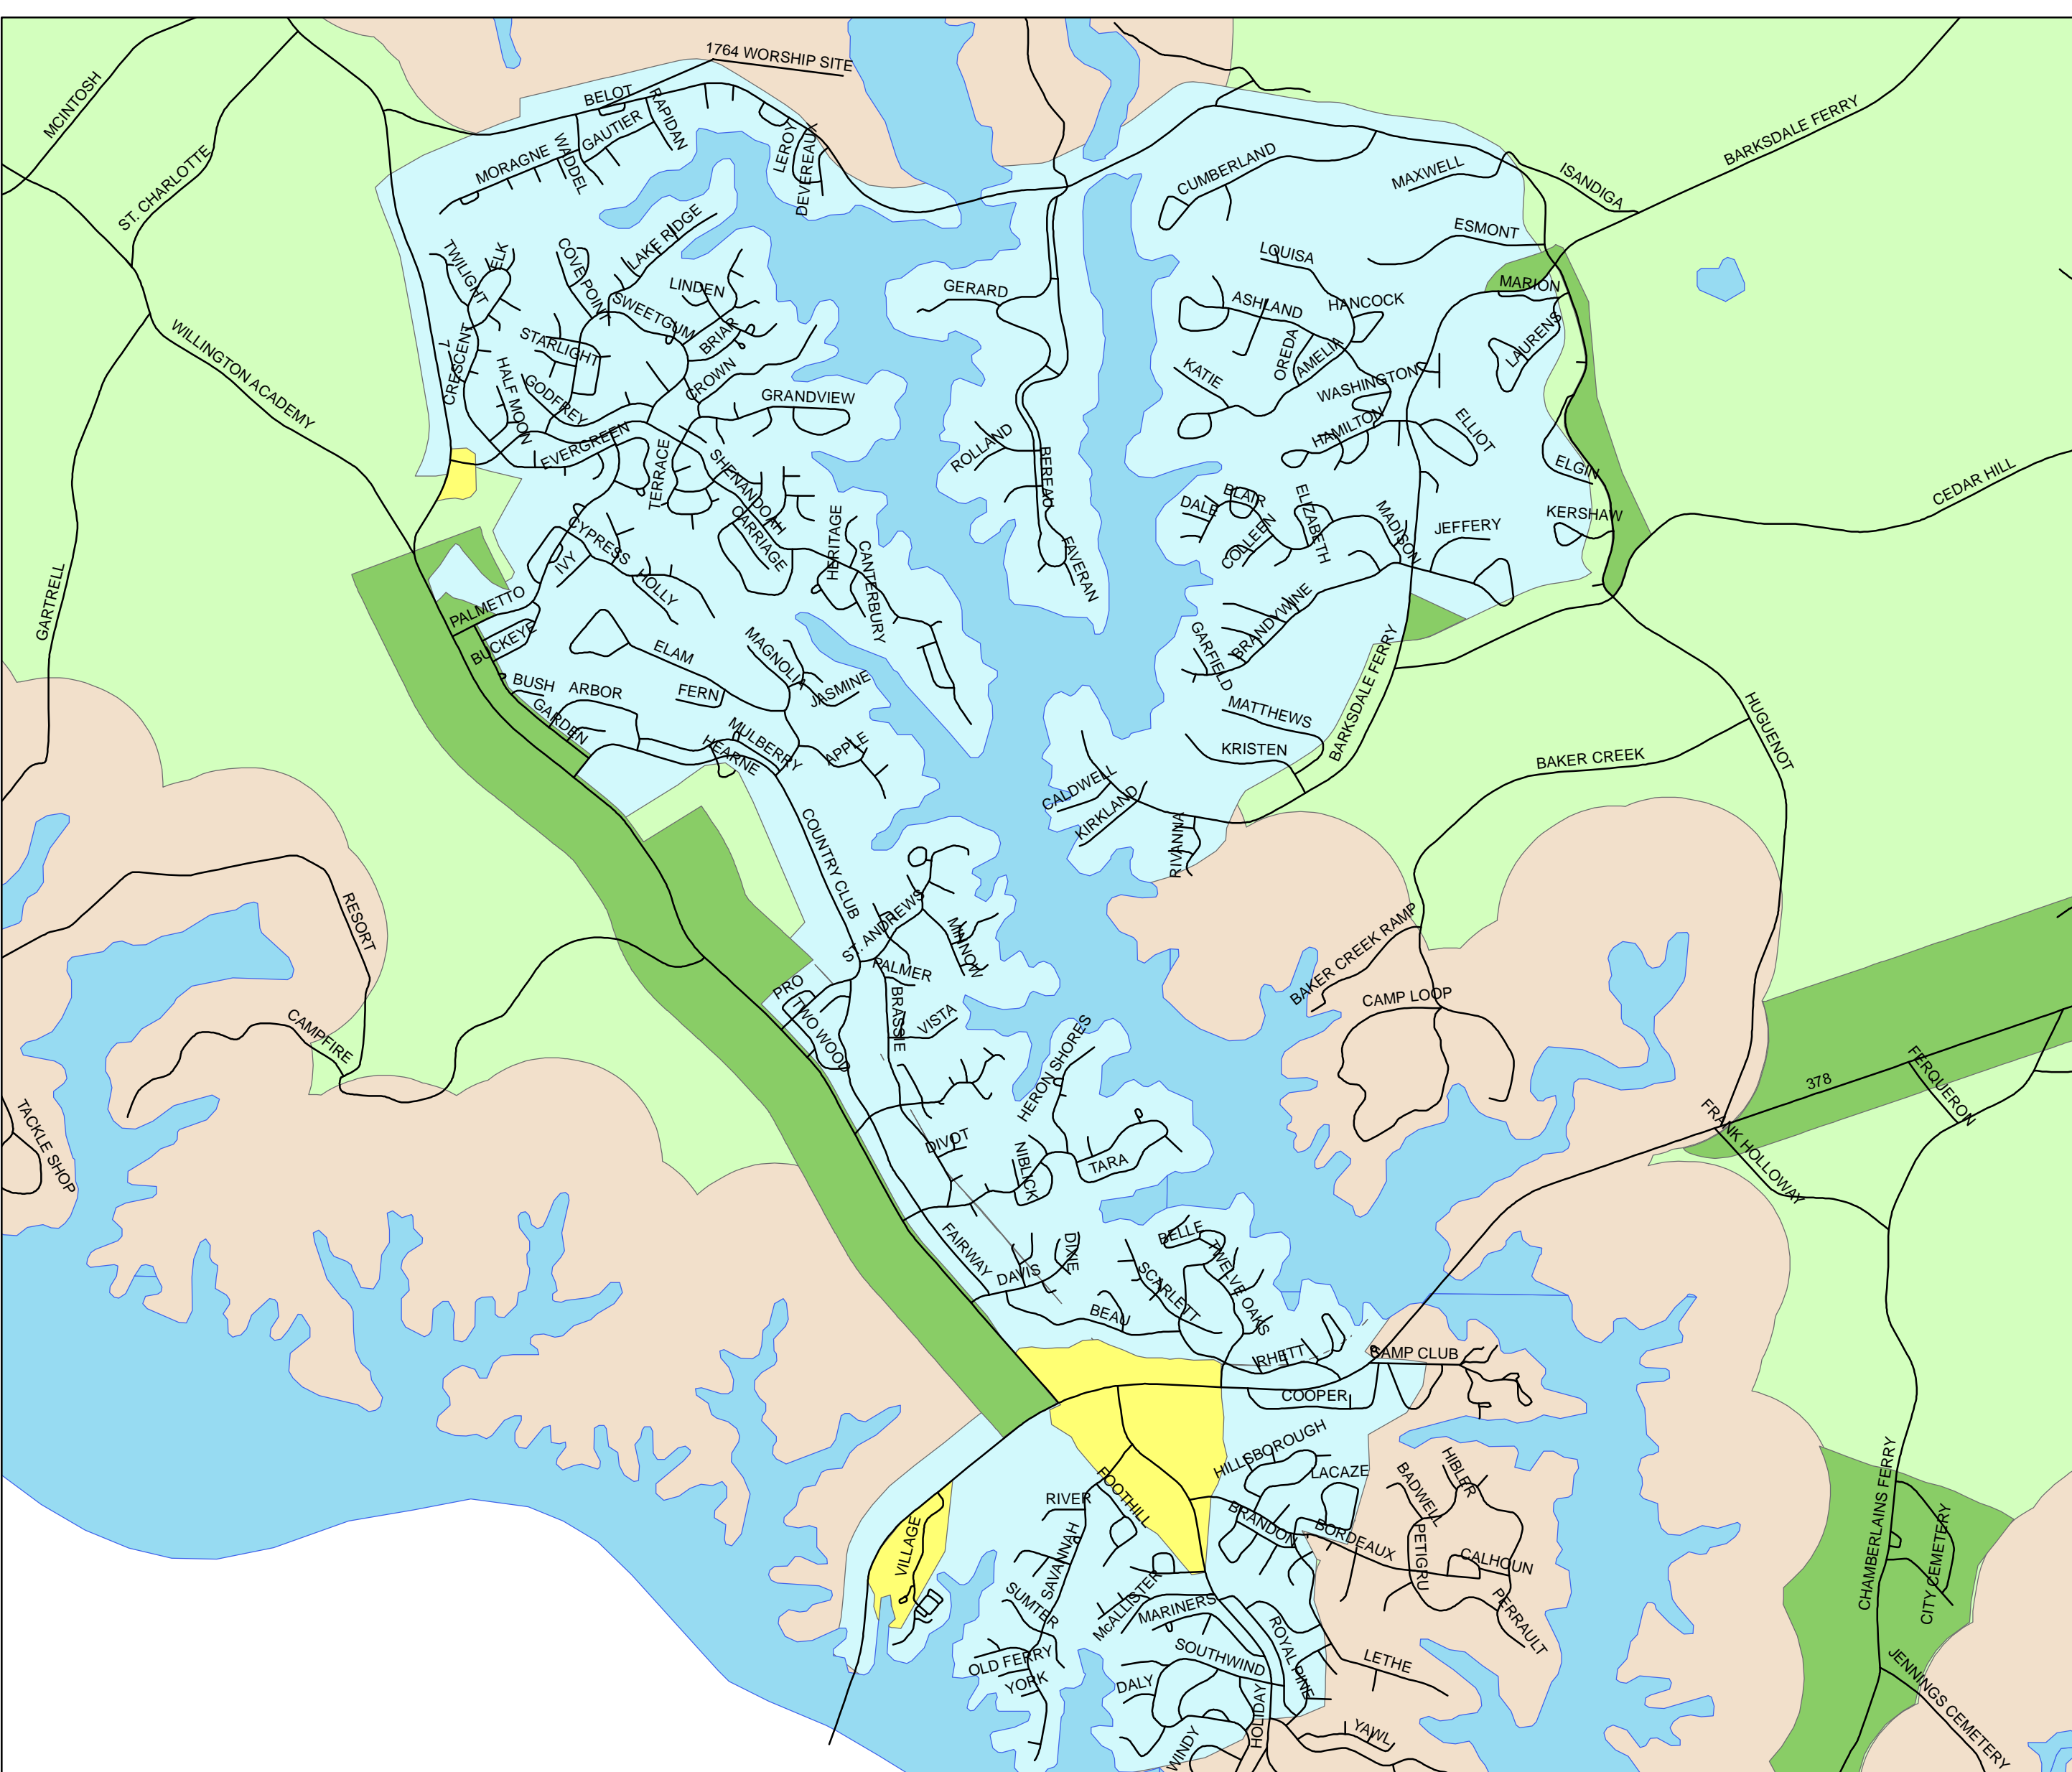

McCormick County, South Carolina

Land Use Map

Legend

SLV Insert

2/10/2009