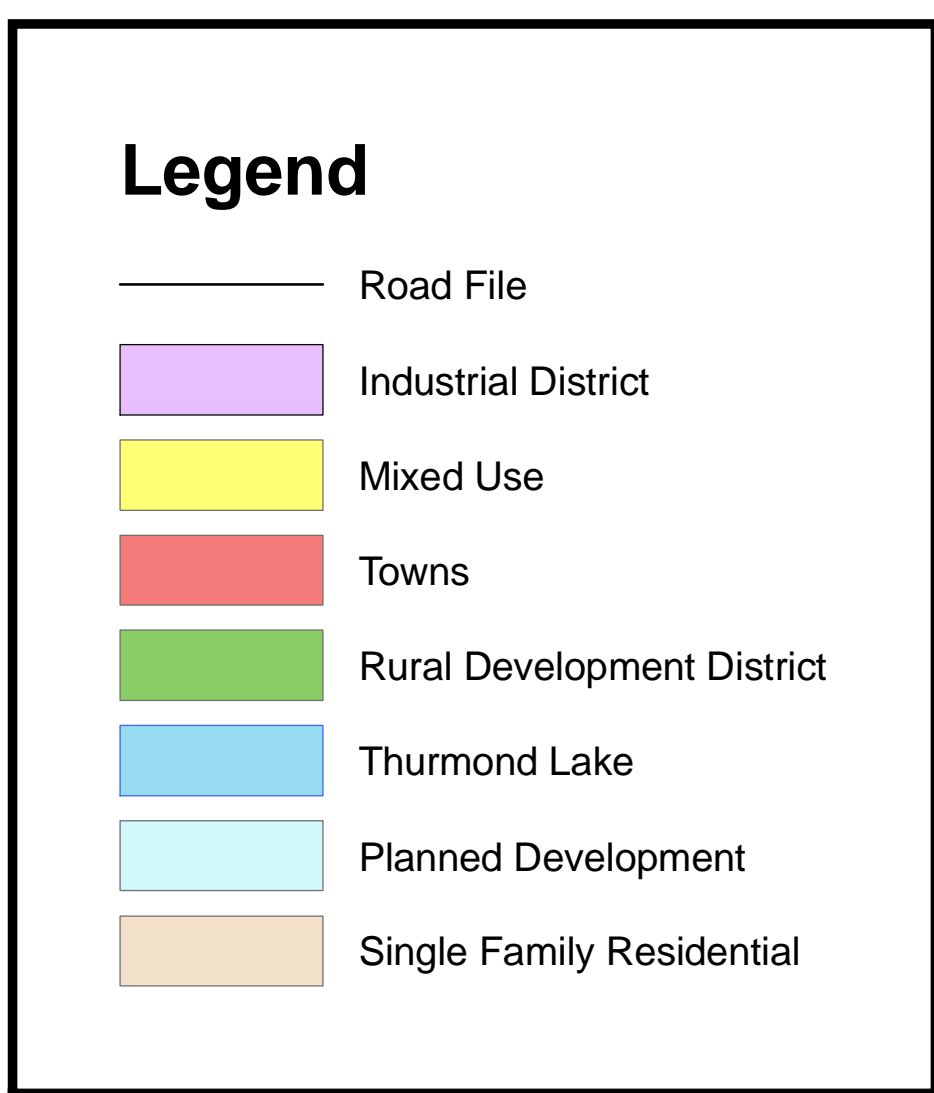

McCormick County, South Carolina

Land Use Map

Legend

SLV Insert

2/10/2009